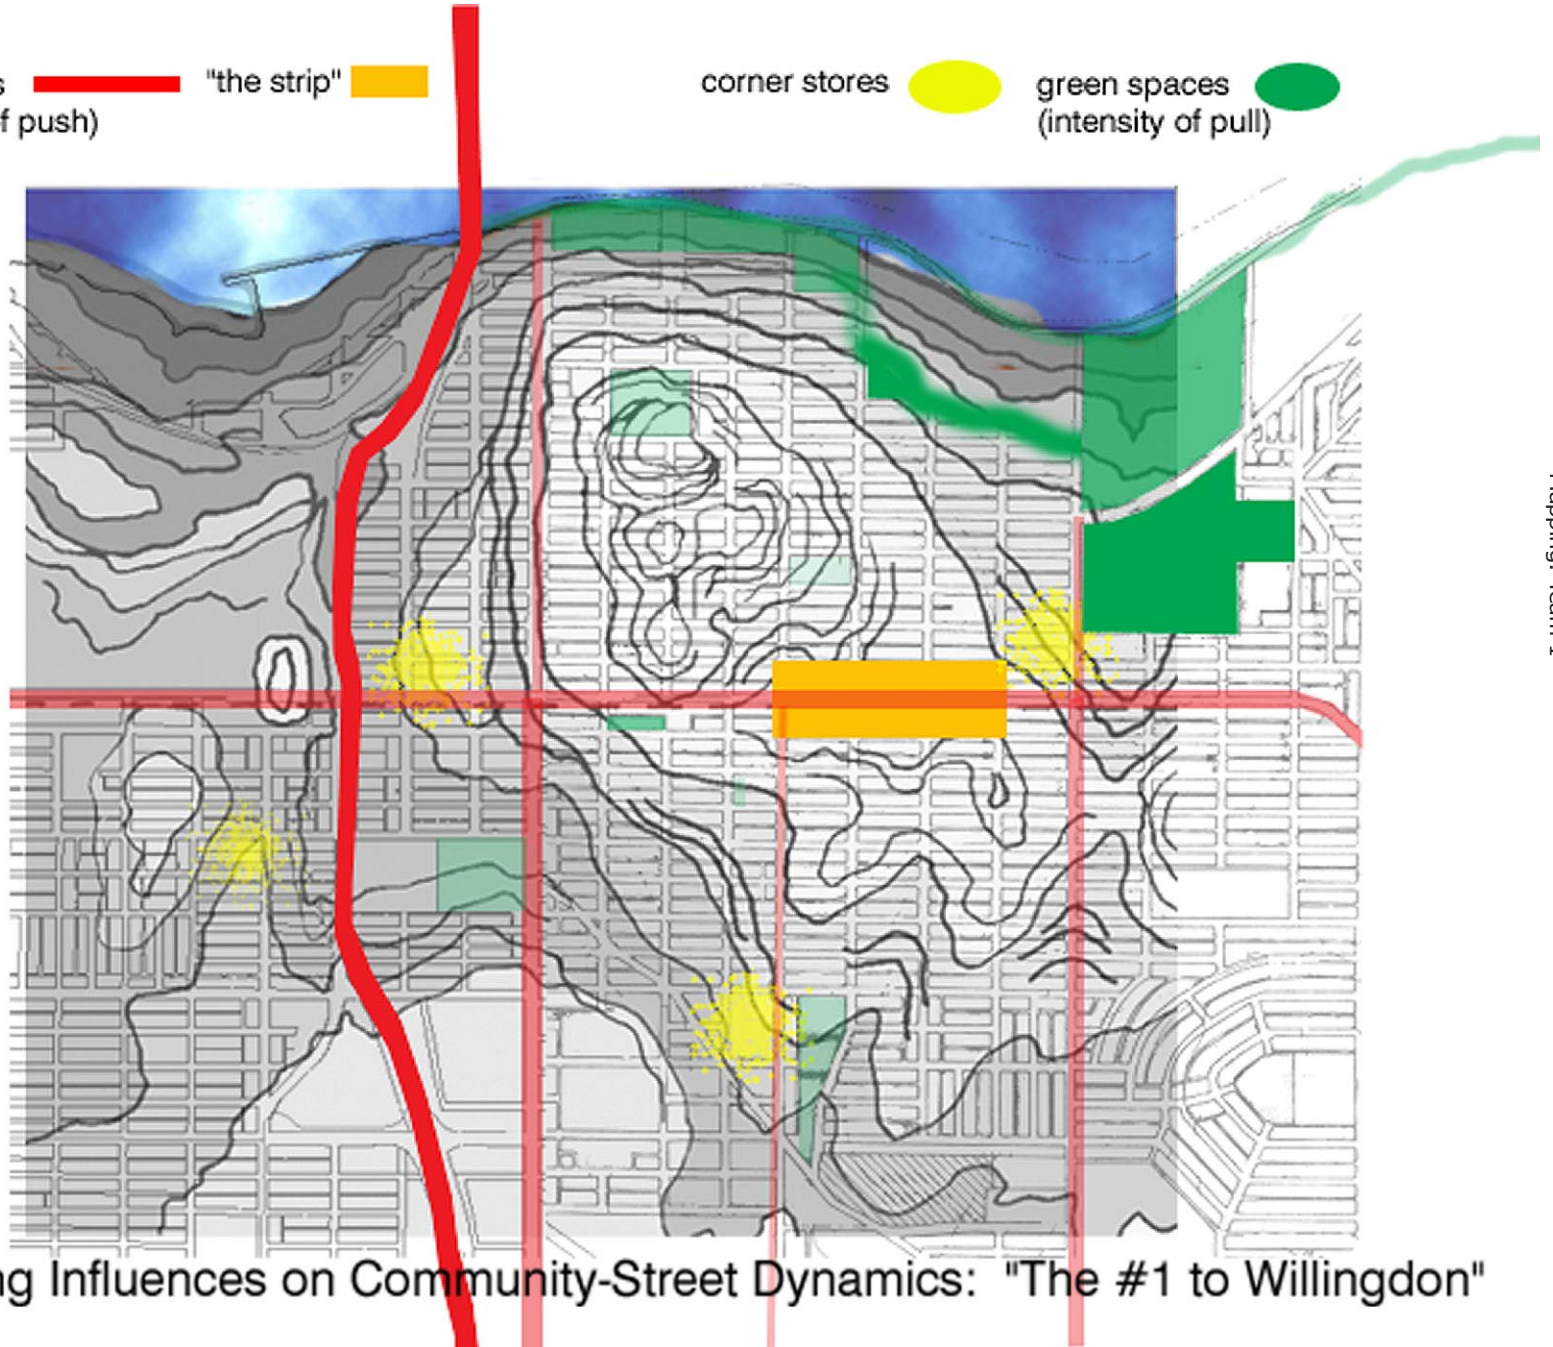

Mapping: Team 1

Legend

boundaries (intensity of push) 

"the strip" 

corner stores 

green spaces (intensity of pull) 

Mapping: Team 1

Mapping Influences on Community-Street Dynamics: "The #1 to Willingdon"